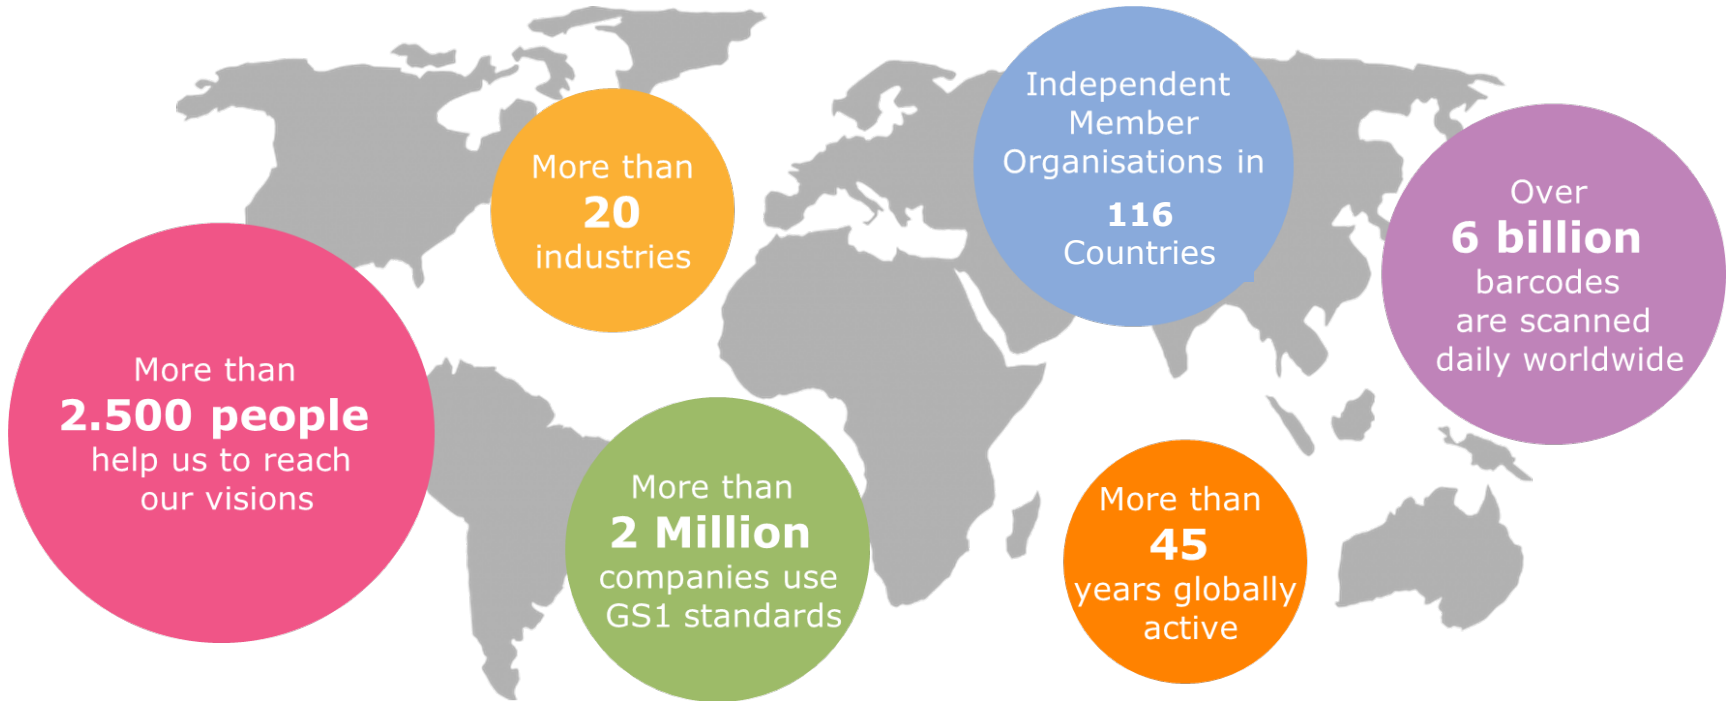

Global
and local

Inclusive and
collaborative

WE BELIEVE IN THE
POWER OF OPEN
STANDARDS
TO TRANSFORM THE
WAY WE WORK AND
LIVE.

We are a neutral platform that creates ideal conditions for cooperation

HOW

GS1 Belgium & Luxembourg

- Established in 1977
- 8200 members, active in different sectors:
 - Retail
 - Healthcare
 - DIY & garden
 - Transport & logistics
 - Foodservice
- Driven by our members, Board of Directors defines the strategy and priorities
- Staff: 40 FTE's
- www.gs1belu.org